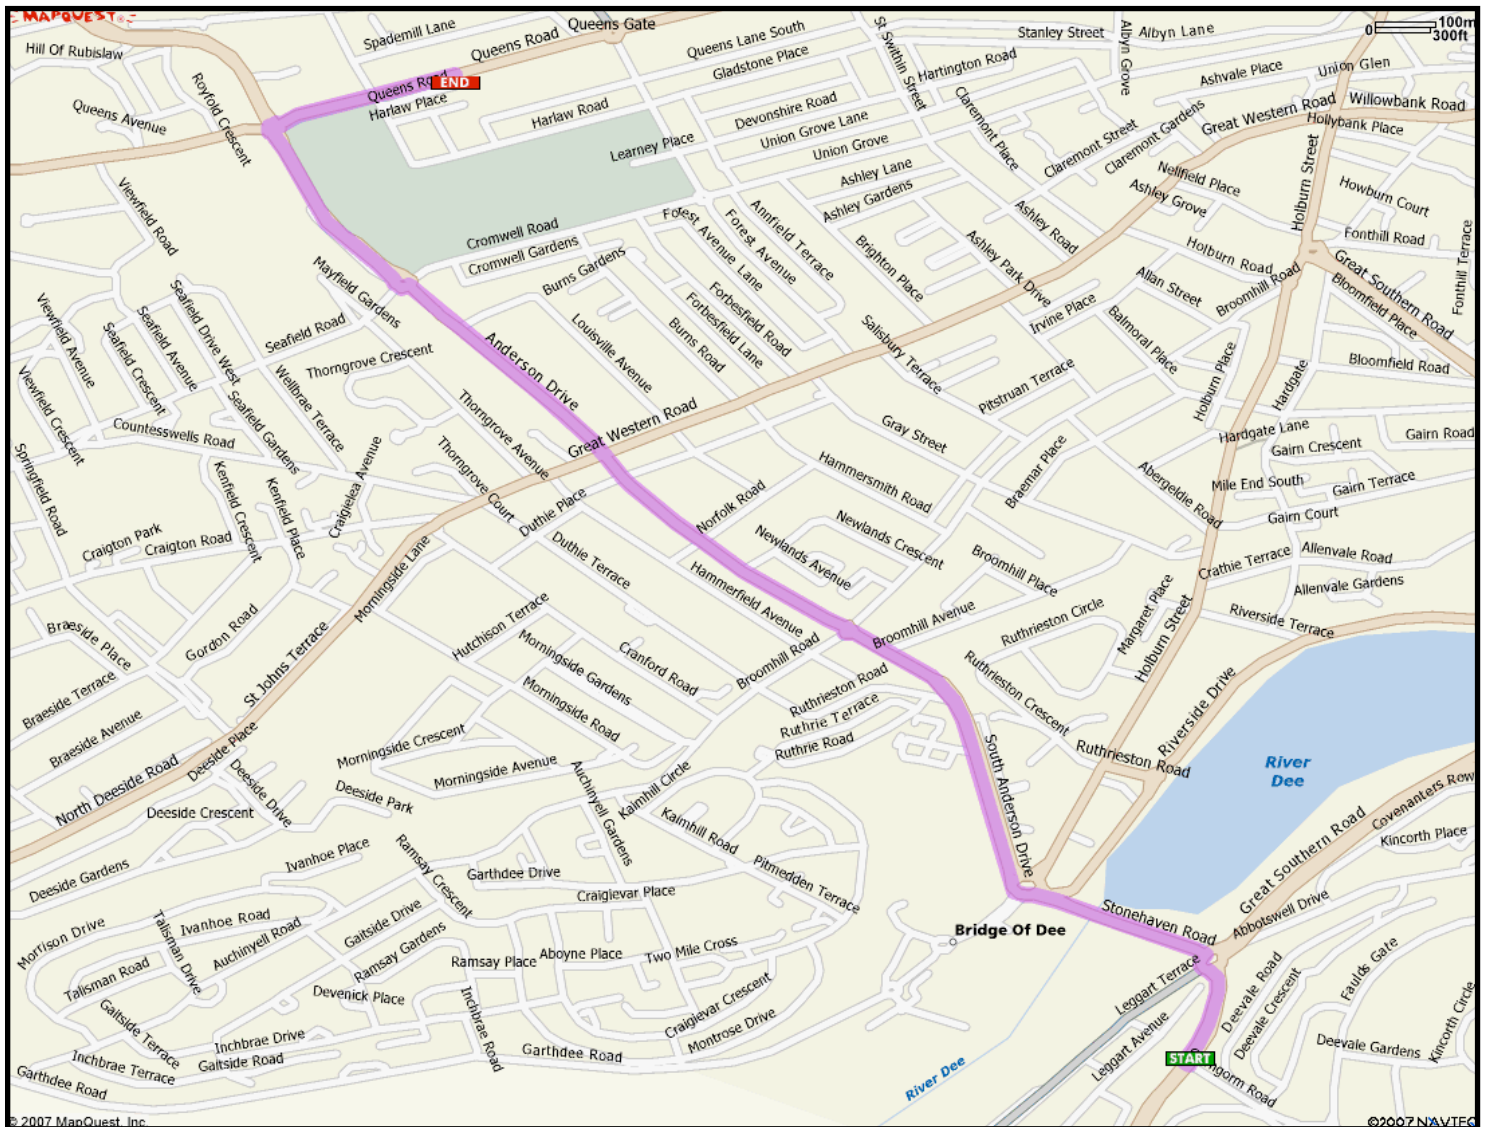

From the South (A90) to Simpsons Hotel, 59 Queens Road, Aberdeen, AB15 4YP

If you are driving to Aberdeen from the South of Aberdeen, once you get to Bridge of Dee on the A90

Take the 1st exit onto South Anderson Drive/A90

Enter the next roundabout and take 2nd exit onto A90

Enter the next roundabout and take the 2nd exit onto Anderson Drive/A90

Enter the next roundabout and take the 3rd exit onto Queens Road/B9119

Simpsons Hotel is on your right hand side at 59 Queens Road (AB15 4YP)