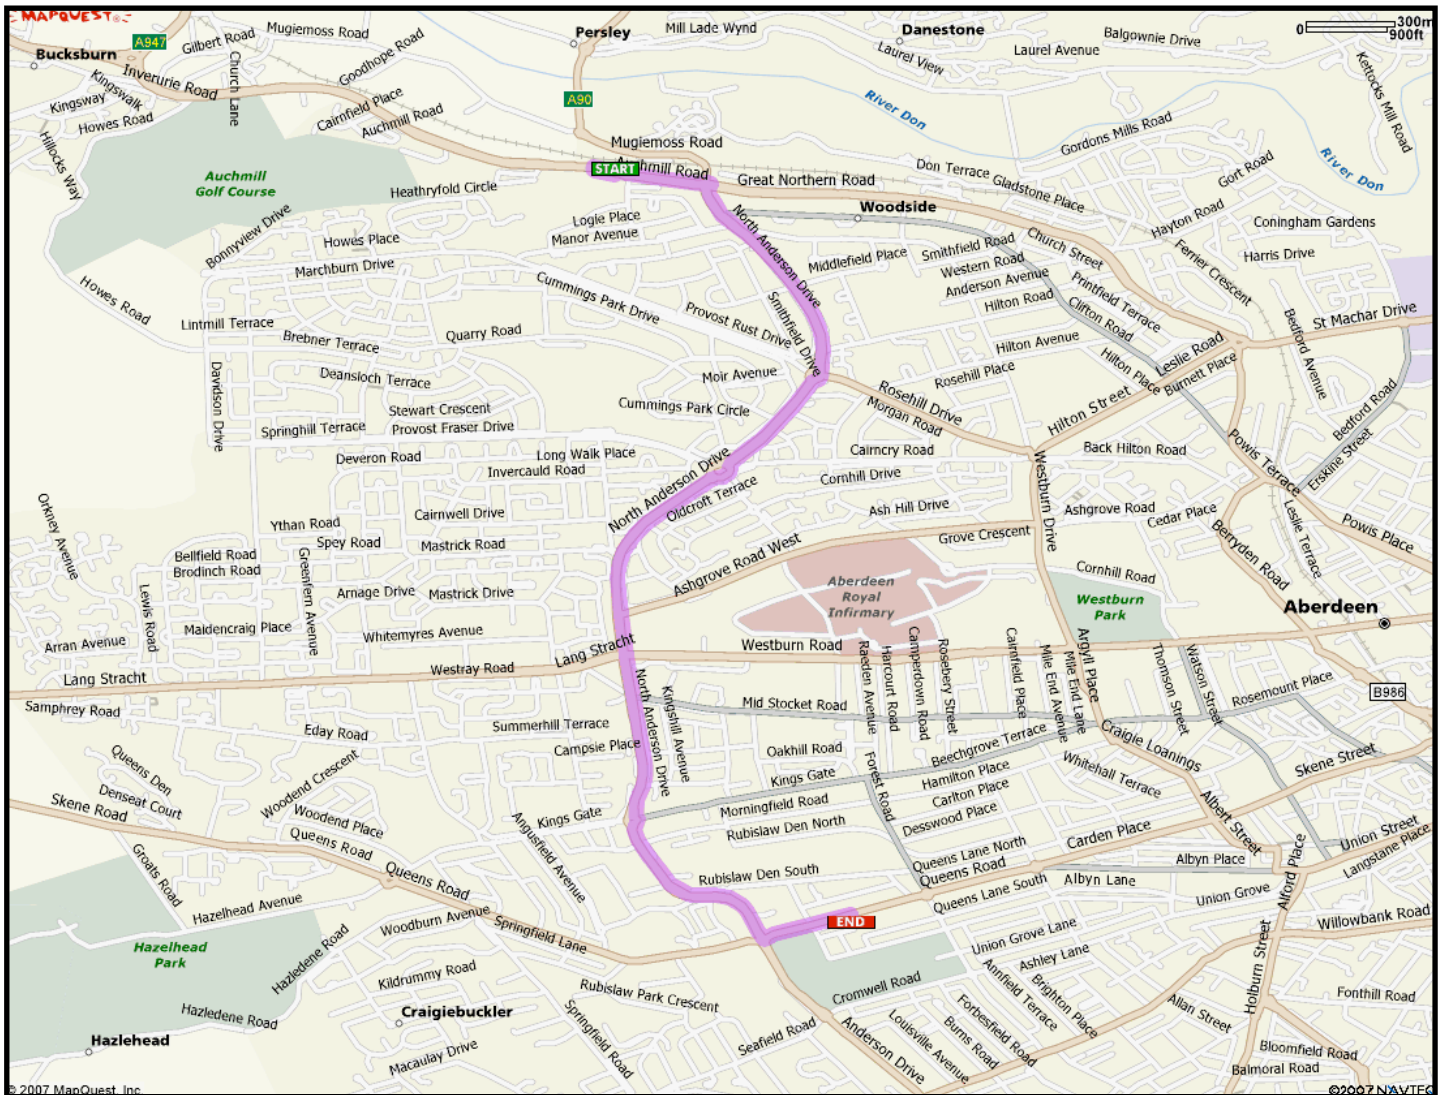

From the A96 to Simpsons Hotel, 59 Queens Road, Aberdeen, AB15 4YP

If you are driving to Aberdeen from the Airport or from North of Aberdeen, once you get to Auchmill Road on the A96, continue until you come to the roundabout at the bottom of North Anderson Drive.

Take the 3rd exit onto North Anderson Drive/A90

Pass through 2 roundabouts

Enter the next roundabout and take the 1st exit onto Queens Road/B119
Simpsons Hotel is on your right hand side at 59 Queens Road (AB15 4YP)